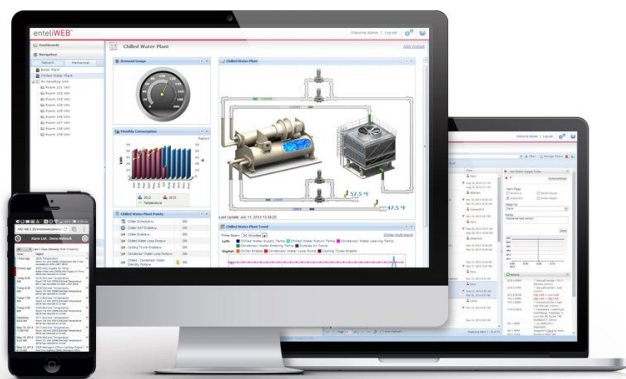

Red5 Plus

Securing The Future of Your Facility

Flexibility, foundation and future embodied in the next generation of Delta Controls DSC Controller: the Red5 PLUS. A modular format offering faster processing and increased memory, these IoT system controllers use traditional area and subnet architecture along with GCL+ Programming.

Unleash the power of your BMS with secure, scalable integration, with expandable I/O, and advanced IoT features.

Key Features

BACnet/SC for Secure Remote Access.

Interoperable Open Protocols for Integrated Ecosystems.

Native BACnet advanced IoT Controller w/Node Red Support and Loadable Python Modules for maximum system integration and interoperability.