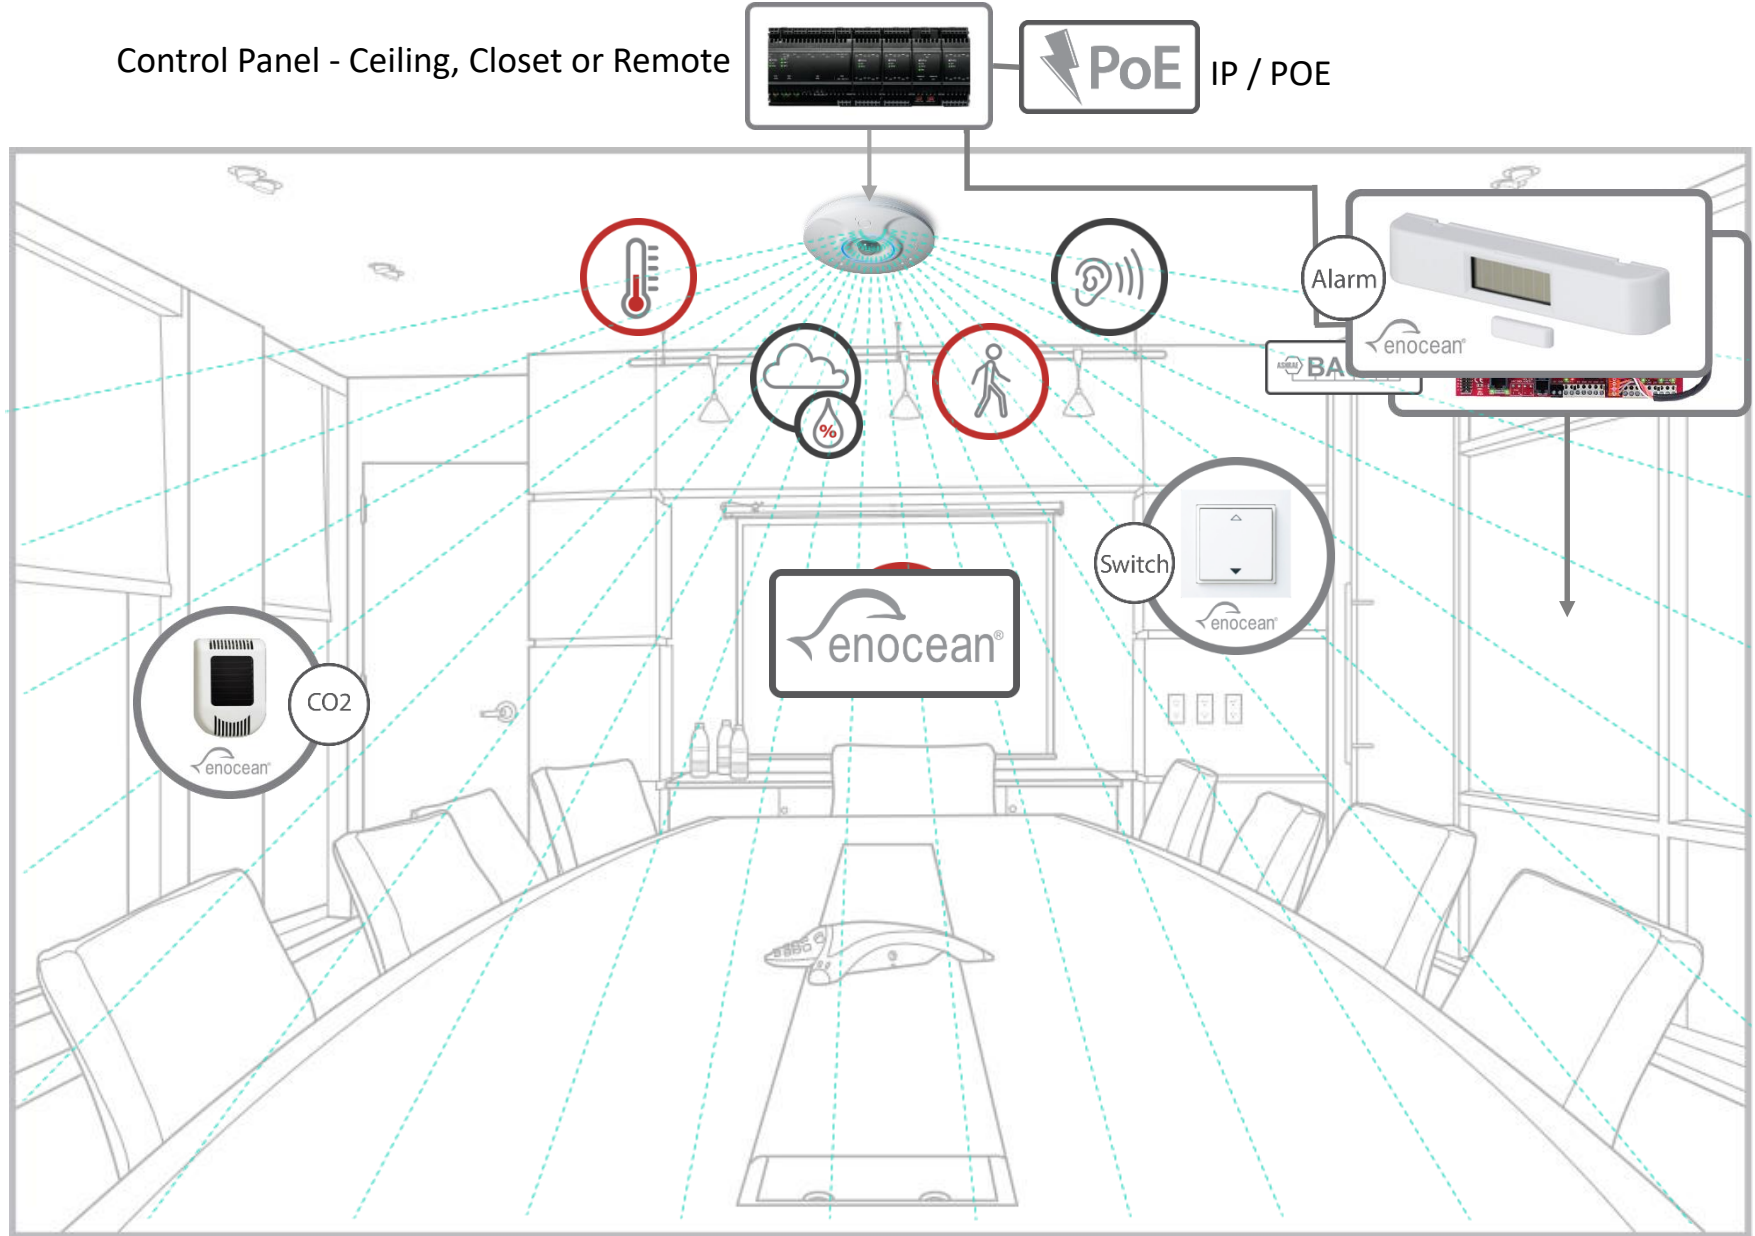

3 SENSOR HUB

TOTAL ROOM CONTROL

December 18, 2019

O₃ TOTAL ROOM CONTROL

Advanced Sensor Technology
& Total Room Integration

THINK. SENSE. SPEAK.

- ▶ O3 – HUB with Sensor Fusion & Technologies
- ▶ O3 CPU - w/ Module Support + 8 HUBs
- ▶ HVAC BACnet Solutions

O₃ TOTAL ROOM CONTROL

Advanced Sensor Technology
& Total Room Integration

THINK. SENSE. SPEAK.

- ▶ O3 – HUB with Sensor Fusion & 8 Technologies
- ▶ O3 CPU - w/ Module Support + 8 HUBs
- ▶ HVAC BACnet Solutions
- ▶ enOcean Wireless

O₃ TOTAL ROOM CONTROL

Advanced Sensor Technology
& Total Room Integration

THINK. SENSE. SPEAK.

- ▶ O3 – HUB with Sensor Fusion & Technologies
- ▶ O3 CPU - w/ Module Support + 8 HUBs
- ▶ HVAC BACnet Solutions
- ▶ enOcean Wireless

Control Panel - Ceiling, Closet or Remote

Control Panel - Ceiling, Closet or Remote

IP / POE

O₃

TOTAL ROOM CONTROL

Advanced Sensor Technology & Total Room Integration

THINK. SENSE. SPEAK.

- ▶ O3 – HUB with Sensor Fusion & Technologies
- ▶ O3 CPU - w/ Module Support + 8 HUBs
- ▶ HVAC BACnet Solutions
- ▶ enOcean Wireless
- ▶ Card Access - Wiegand