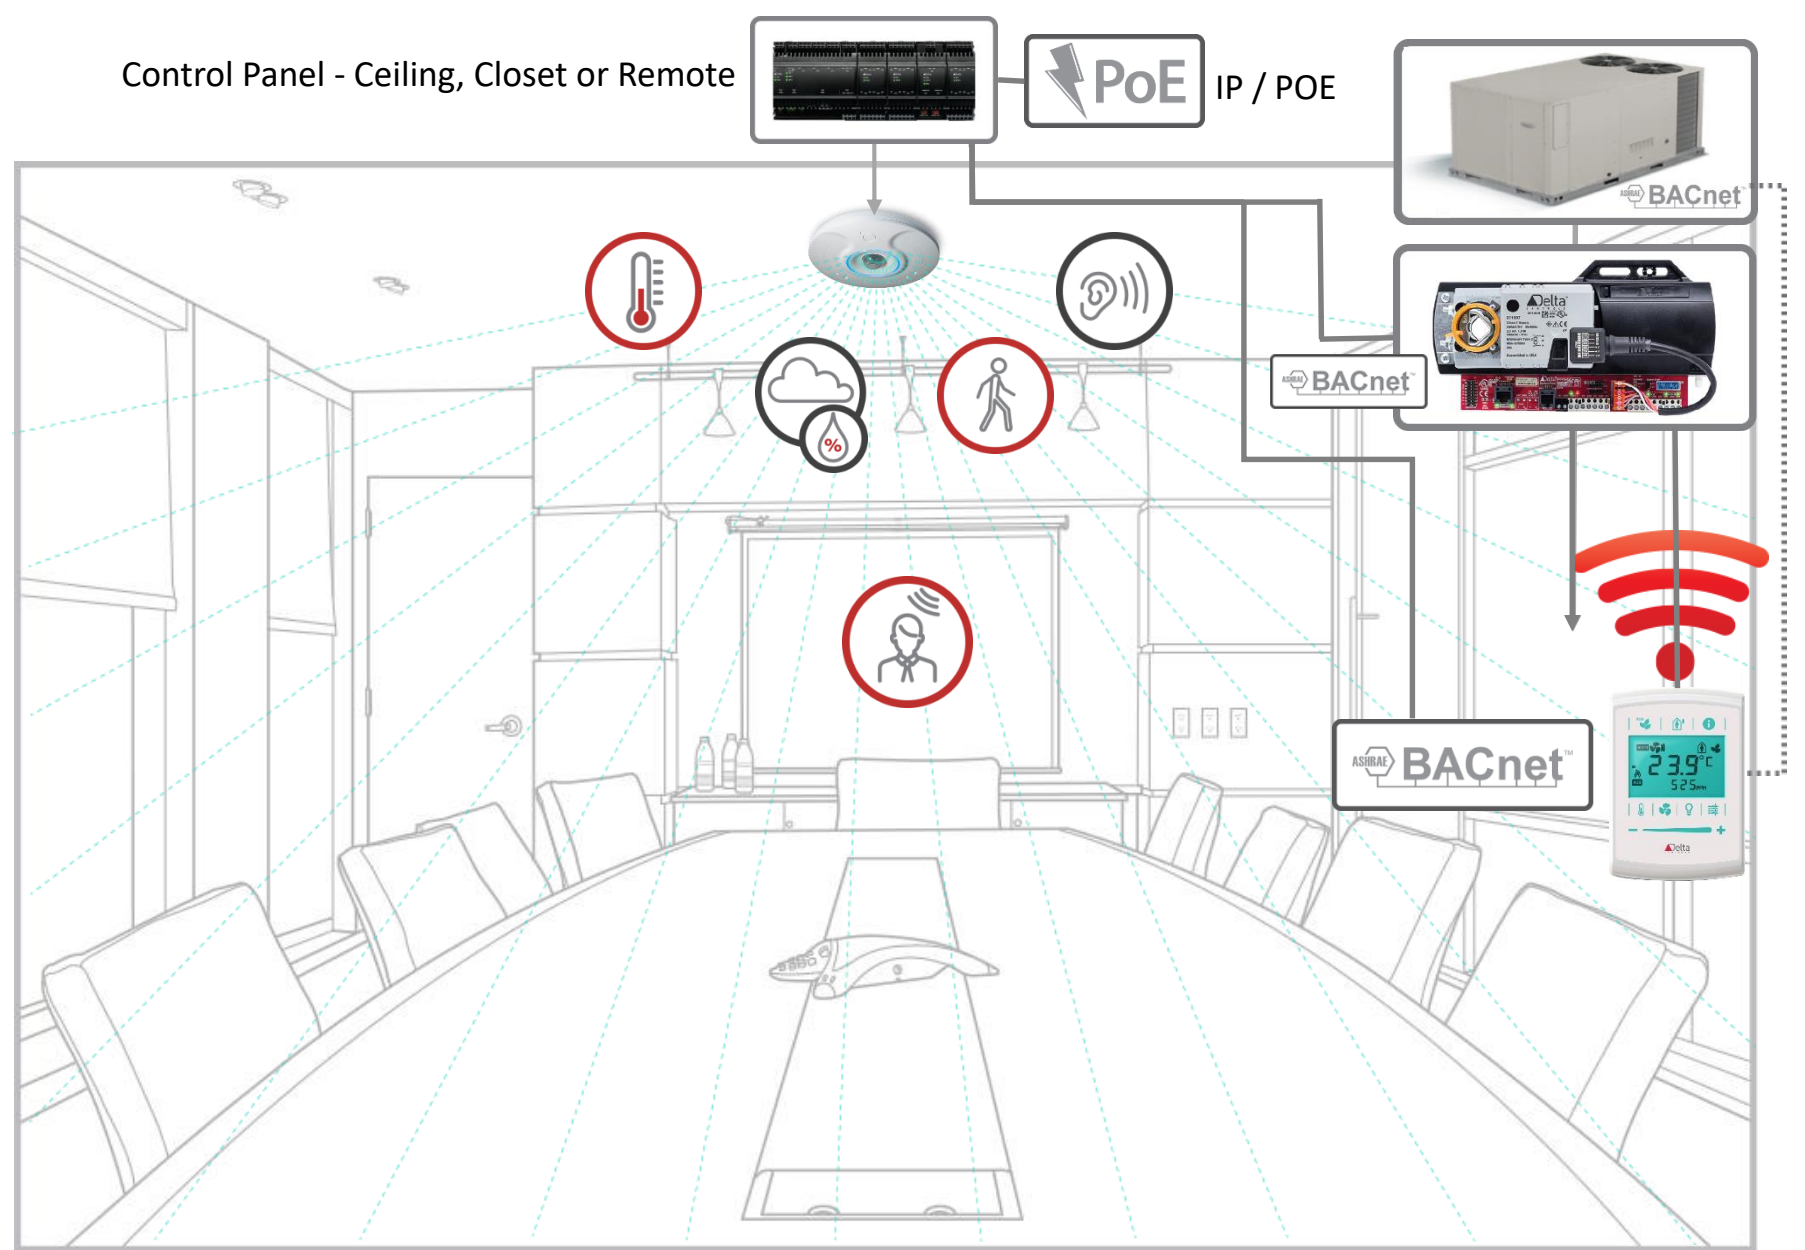

3 SENSOR HUB

TOTAL ROOM CONTROL

December 18, 2019

O₃ TOTAL ROOM CONTROL

Advanced Sensor Technology
& Total Room Integration

THINK. SENSE. SPEAK.

- ▶ O3 – HUB with Sensor Fusion & Technologies
- ▶ O3 CPU - w/ Module Support + 8 HUBs
- ▶ HVAC BACnet Solutions

O₃ TOTAL ROOM CONTROL

Advanced Sensor Technology
& Total Room Integration

THINK. SENSE. SPEAK.

- ▶ O3 – HUB with Sensor Fusion & 8 Technologies
- ▶ O3 CPU - w/ Module Support + 8 HUBs
- ▶ HVAC BACnet Solutions
- ▶ enOcean Wireless

O₃ TOTAL ROOM CONTROL

Advanced Sensor Technology
& Total Room Integration

THINK. SENSE. SPEAK.

- ▶ O3 – HUB with Sensor Fusion & Technologies
- ▶ O3 CPU - w/ Module Support + 8 HUBs
- ▶ HVAC BACnet Solutions
- ▶ enOcean Wireless

Control Panel - Ceiling, Closet or Remote

Control Panel - Ceiling, Closet or Remote

IP / POE

O₃

TOTAL ROOM CONTROL

Advanced Sensor Technology & Total Room Integration

THINK. SENSE. SPEAK.

- ▶ O3 – HUB with Sensor Fusion & Technologies
- ▶ O3 CPU - w/ Module Support + 8 HUBs
- ▶ HVAC BACnet Solutions
- ▶ enOcean Wireless
- ▶ Card Access - Wiegand