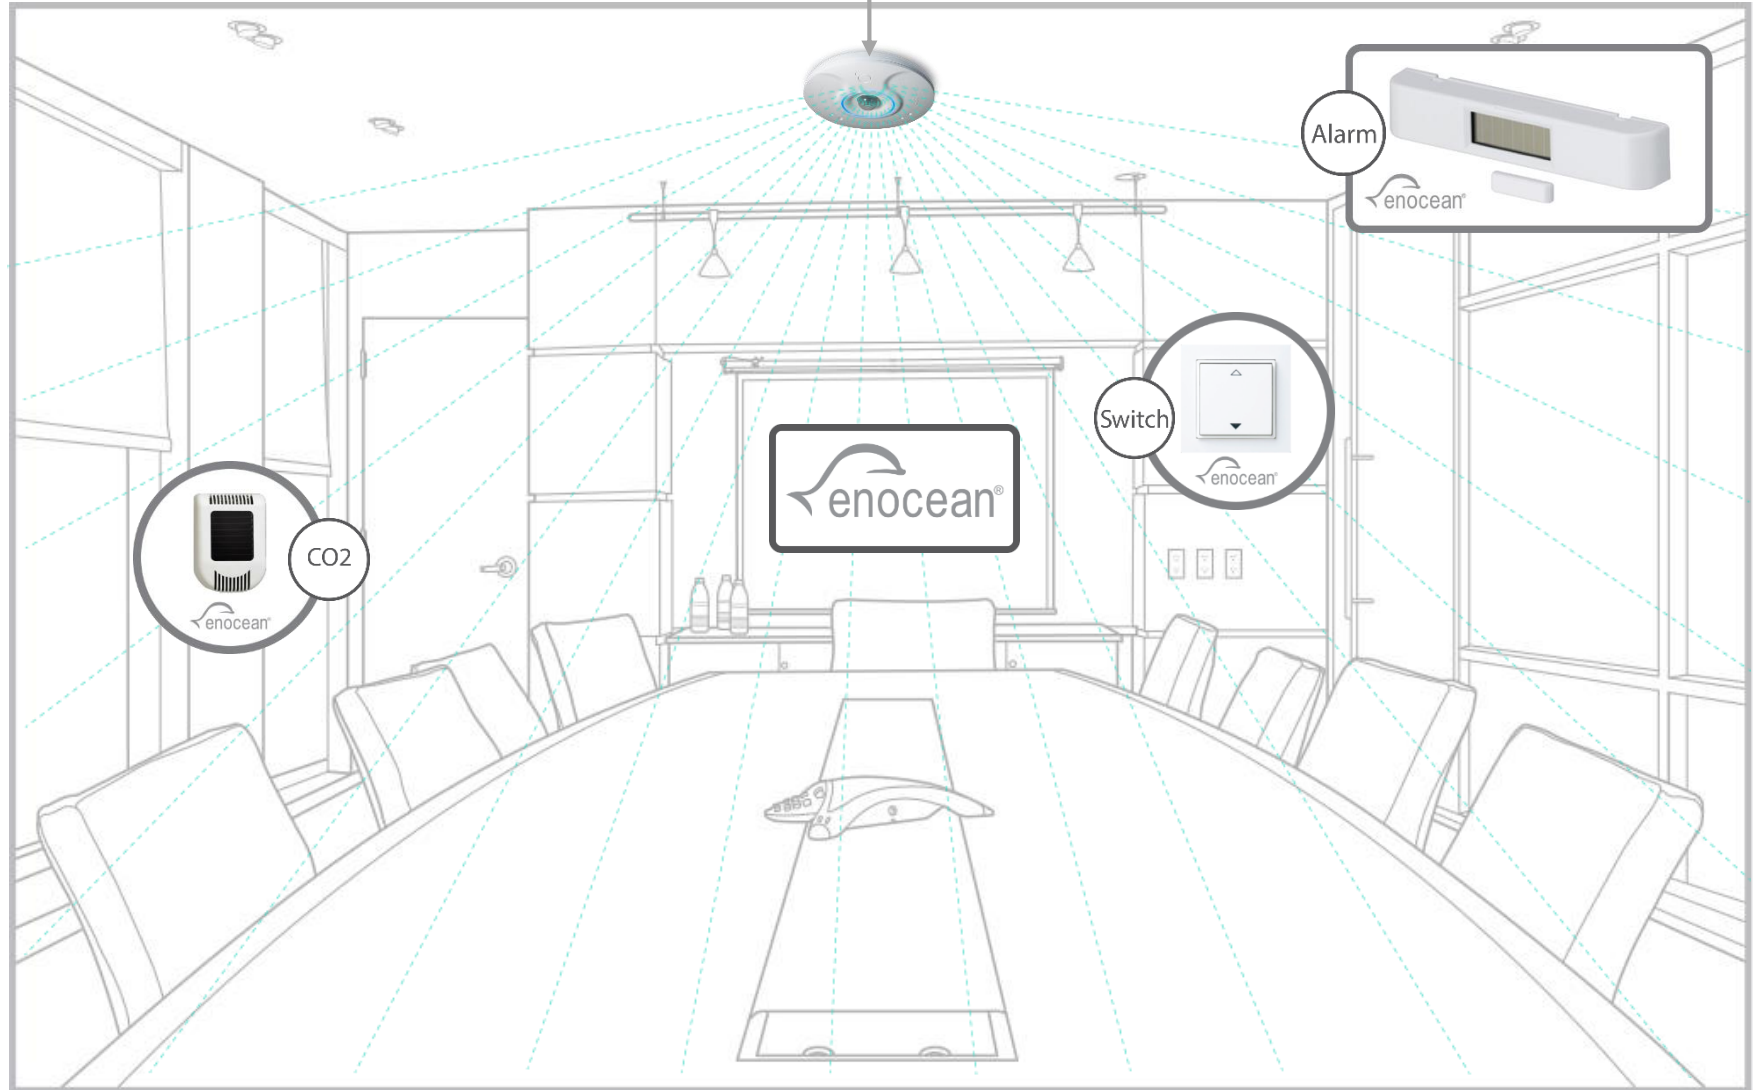

O₃ TOTAL ROOM CONTROL

Advanced Sensor Technology
& Total Room Integration

THINK. SENSE. SPEAK.

- ▶ O3 – HUB with Sensor Fusion & 8 Technologies
- ▶ O3 CPU - w/ Module Support + 8 HUBs
- ▶ HVAC BACnet Solutions
- ▶ enOcean Wireless

O₃ TOTAL ROOM CONTROL

Advanced Sensor Technology
& Total Room Integration

THINK. SENSE. SPEAK.

- ▶ O3 – HUB with Sensor Fusion & Technologies
- ▶ O3 CPU - w/ Module Support + 8 HUBs
- ▶ HVAC BACnet Solutions
- ▶ enOcean Wireless

Control Panel - Ceiling, Closet or Remote

Control Panel - Ceiling, Closet or Remote

IP / POE

O₃

TOTAL ROOM CONTROL

Advanced Sensor Technology & Total Room Integration

THINK. SENSE. SPEAK.

- ▶ O3 – HUB with Sensor Fusion & Technologies
- ▶ O3 CPU - w/ Module Support + 8 HUBs
- ▶ HVAC BACnet Solutions
- ▶ enOcean Wireless
- ▶ Card Access - Wiegand

Control Panel - Ceiling, Closet or Remote

O₃ TOTAL ROOM CONTROL

Advanced Sensor Technology
& Total Room Integration

- ▶ O3 – HUB with Sensor Fusion & 8 Technologies
- ▶ O3 CPU - w/ Module Support + 8 HUBs
- ▶ HVAC BACnet Solutions
- ▶ enOcean Wireless
- ▶ Card Access - Wiegand
- ▶ Lighting Control
- ▶ Blinds/Shade Control
- ▶ Bluetooth O3 App.