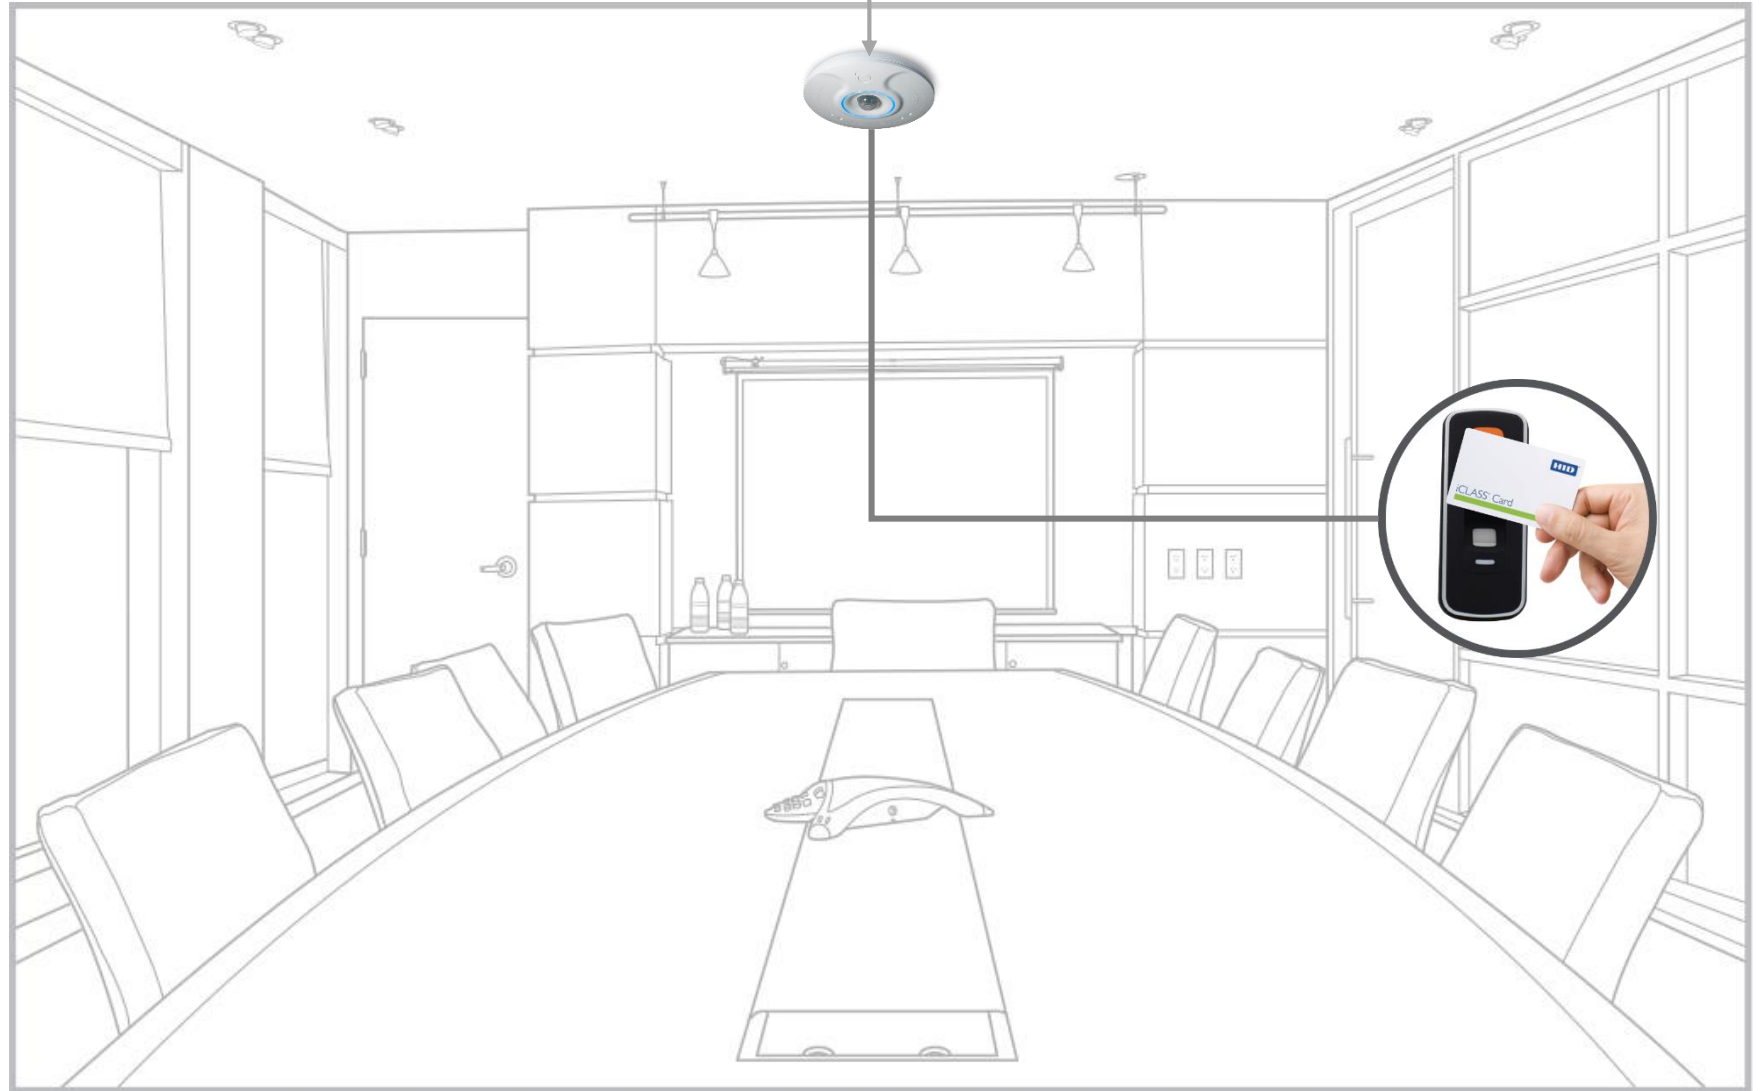

O₃ TOTAL ROOM CONTROL

Advanced Sensor Technology
& Total Room Integration

THINK. SENSE. SPEAK.

- ▶ O3 – HUB with Sensor Fusion & Technologies
- ▶ O3 CPU - w/ Module Support + 8 HUBs
- ▶ HVAC BACnet Solutions
- ▶ enOcean Wireless

Control Panel - Ceiling, Closet or Remote

Control Panel - Ceiling, Closet or Remote

IP / POE

O₃

TOTAL ROOM CONTROL

Advanced Sensor Technology & Total Room Integration

THINK. SENSE. SPEAK.

- ▶ O3 – HUB with Sensor Fusion & Technologies
- ▶ O3 CPU - w/ Module Support + 8 HUBs
- ▶ HVAC BACnet Solutions
- ▶ enOcean Wireless
- ▶ Card Access - Wiegand

Control Panel - Ceiling, Closet or Remote

O₃ TOTAL ROOM CONTROL

Advanced Sensor Technology
& Total Room Integration

- ▶ O3 – HUB with Sensor Fusion & 8 Technologies
- ▶ O3 CPU - w/ Module Support + 8 HUBs
- ▶ HVAC BACnet Solutions
- ▶ enOcean Wireless
- ▶ Card Access - Wiegand
- ▶ Lighting Control
- ▶ Blinds/Shade Control
- ▶ Bluetooth O3 App.