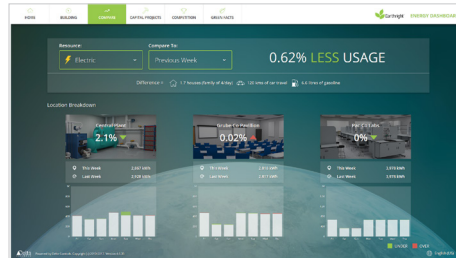

Comparison Screen