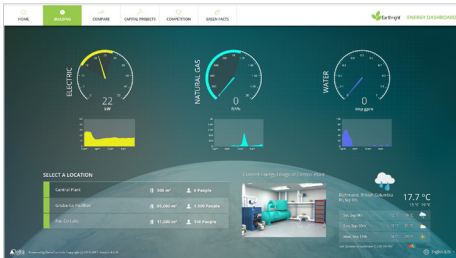

Building Screen