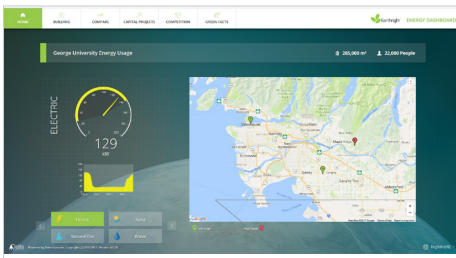

▶ Earthright

Earthright® Energy Dashboard

Description

Reducing a building's energy demand is a critical step in any successful energy-saving design. The Earthright Energy Dashboard from Delta Controls is an attractive, easy-to-understand dashboard designed for use on large screen displays, kiosks, and on the Web. Simple charts and gauges provide daily feedback to occupants to encourage behavior adjustments to reduce individual energy use.

Home Campus Screen