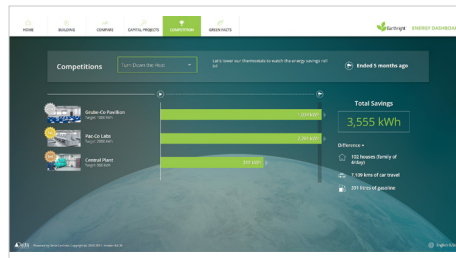

Competition Screen