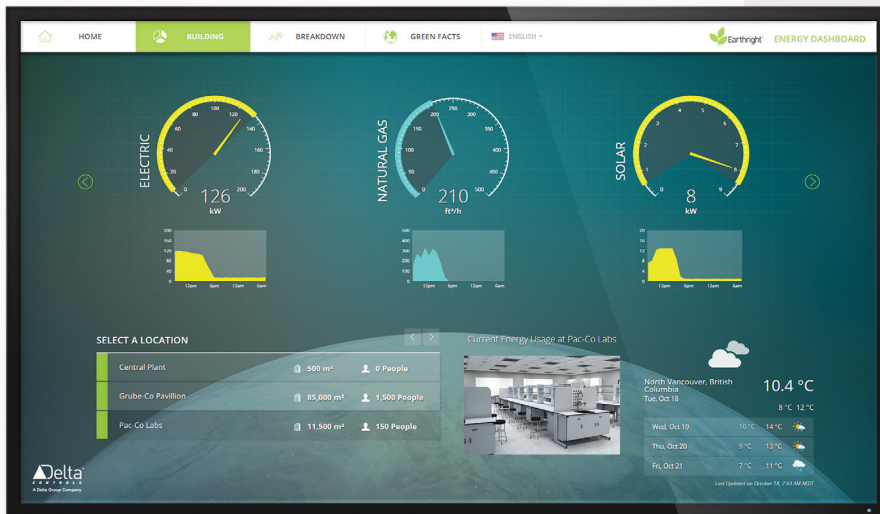

Earthright Dashboard

Educate. Evaluate. Earthright.

Be proud of your building's efficiency. Use the Earthright Energy Dashboard to communicate your real-time and year-to-year energy conservation results with your occupants. Get people involved with your energy conservation efforts using an interactive dashboard in your building's lobby or other public areas. Promote conservation, gain LEED points, and make your impact known.

Key Features

- + Single Installation.
- + Multiple Viewing Platforms.
- + Interactive kiosks.
- + Lobby displays.
- + Web browsers.
- + Custom Setup.

Show off your building's green initiatives while actively conserving energy.