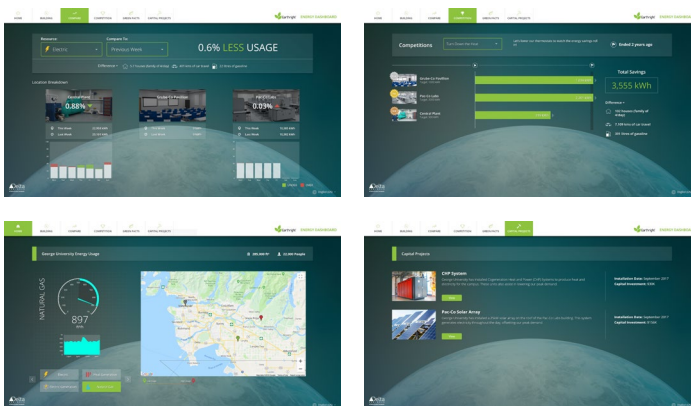

Earthright Dashboard

Educate. Evaluate. Earthright.

Be proud of your building's efficiency. Use the Earthright Energy Dashboard to communicate your real-time and year-to-year conservation results with your occupants. Get people involved with your energy conservation efforts using an interactive dashboard in your building's lobby or other public areas. Promote conservation, gain LEED points, and make your impact known.

Show off your building's green initiatives while actively conserving energy.

Key Features

- Single Installation
- Multiple Viewing Platforms
- Interactive kiosks
- Lobby displays
- Web browsers
- Custom Setup