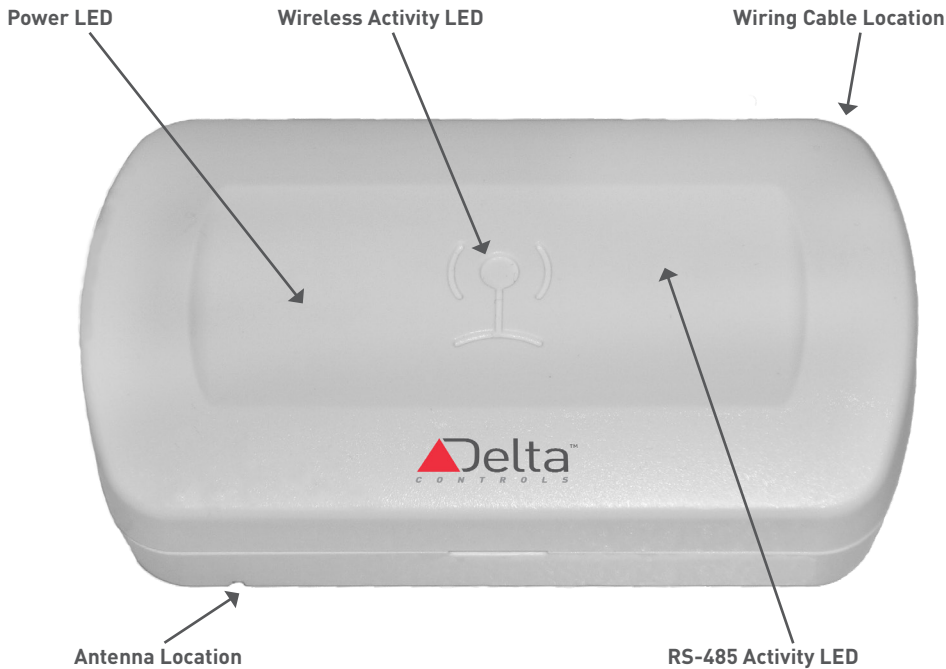

Zone Gateway

CON-ENOC: Board Layout Diagram

Ordering

Order the EnOcean Wireless Zone Gateway according to the following product numbers:

CON-ENOC-868	Delta Controls EnOcean Zone Gateway, supporting 32 devices, 868 MHz Europe
CON-ENOC-902	Delta Controls EnOcean Zone Gateway, supporting 32 devices, 902 MHz North America

Accessories

Accessories are available on Online Orders. Delta Controls represents the following manufacturers of EnOcean wireless products.

- Echoflex
- Thermokon

Specifications (Continued)

Power

24 VAC/DC +/- 10% @ 2 VA

Technology

EnOcean Radio
TCM300 (868 MHz and 902 MHz)

LED indication of Power, Controller Communication and Wireless Radio Activity

Communications Ports

RS-485
EnOcean ESP3 (EnOcean Serial Protocol) @ 38,400 bps (max of one CON-ENOC per controller)

Ambient

32° to 131°F (0° to 55°C)
10 to 90% RH (non-condensing)

Dimensions

4.1 x 2.2 x 1.1 in.
(10.5 x 5.7 x 2.8 cm) with housing

Weight

0.23 lb. (84 g) with housing

Compliance

CE
FCC
SZV-STM300C
SZV-STM300U
IC
5713A-STM300C
5713A-STM300U

Listings

C-UL Listed
UL 916 Listed

BACnet is a registered trademark of the American Society of Heating, Refrigerating and Air-Conditioning Engineers, Inc.
EnOcean® is a registered trademark of the EnOcean Alliance Inc.

Updated April 2019

Subject to change without notice.