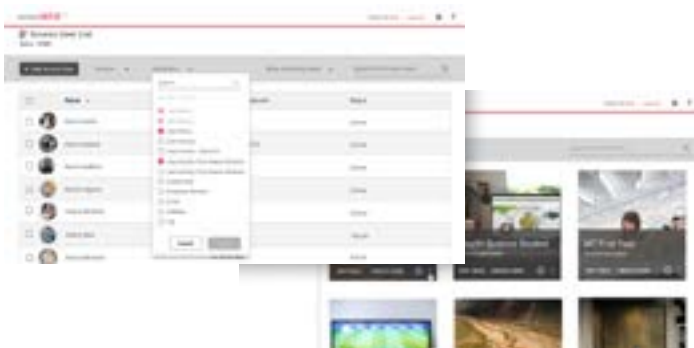

O₃ Access System

O3 DIN CPU + O3 DIN Access

The access control system extends Delta's building automation system by integrating seamlessly with Delta Controls HVAC and Lighting applications. This gives you total control over your room, from the doors to the blinds and lights, there's nothing you can't control.

Our access system ensures simple connection for the security of your building.

Customize user roles & permissions with intuitive enteliWEB Access Dashboard

Key Features

Synchronize access users across your building with enteliSYNC