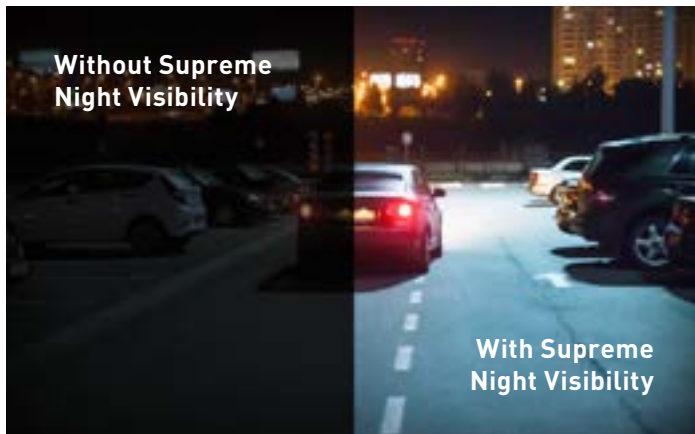

Network Camera Product Range

- 180 degree panoramic
- 360 degree fisheye
- Multi-sensor
- Fixed dome
- Bullet
- Box
- Mobile dome
- Speed dome, and more...